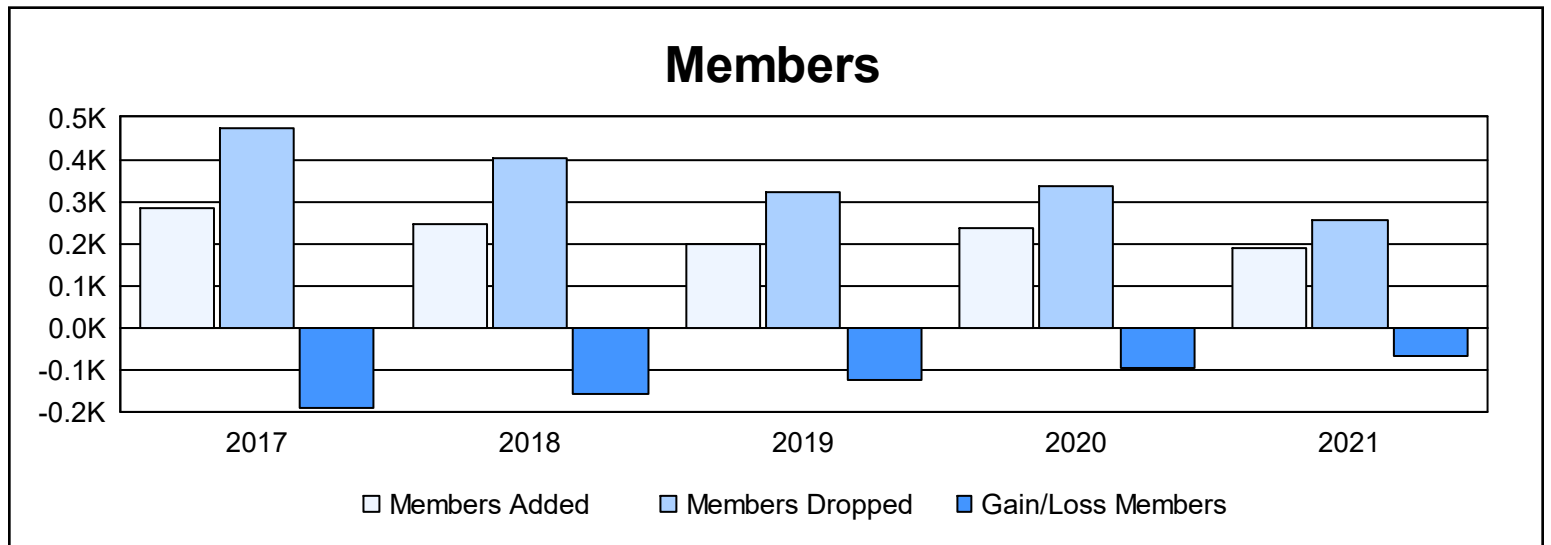

Year	New Clubs	Dropped Clubs	Gain/ Loss Clubs	New Members	Charter Members	Reinstate Members	Transfer Members	Total Member Added	Total Members Dropped	Gain/ Loss Members
2016-2017	0	3	-3	271	0	1	11	283	474	-191
2017-2018	0	0	0	239	0	4	3	246	404	-158
2018-2019	0	3	-3	190	0	1	9	200	324	-124
2019-2020	0	0	0	231	0	2	5	238	336	-98
2020-2021	0	0	0	179	0	4	5	188	255	-67
<b>Average</b>	<b>0</b>	<b>1</b>	<b>-1</b>	<b>222</b>	<b>0</b>	<b>2</b>	<b>7</b>	<b>231</b>	<b>359</b>	<b>-128</b>

### Membership Composition June 2021 Cumulative

### Gender Composition June 2021 Cumulative