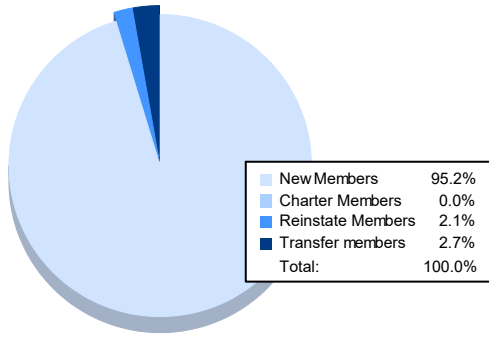

Year	New Clubs	Dropped Clubs	Gain/ Loss Clubs	New Members	Charter Members	Reinstate Members	Transfer Members	Total Member Added	Total Members Dropped	Gain/ Loss Members
2016-2017	0	3	-3	271	0	1	11	283	474	-191
2017-2018	0	0	0	239	0	4	3	246	404	-158
2018-2019	0	3	-3	190	0	1	9	200	324	-124
2019-2020	0	0	0	231	0	2	5	238	336	-98
2020-2021	0	0	0	179	0	4	5	188	255	-67
<b>Average</b>	<b>0</b>	<b>1</b>	<b>-1</b>	<b>222</b>	<b>0</b>	<b>2</b>	<b>7</b>	<b>231</b>	<b>359</b>	<b>-128</b>

### Membership Composition June 2021 Cumulative