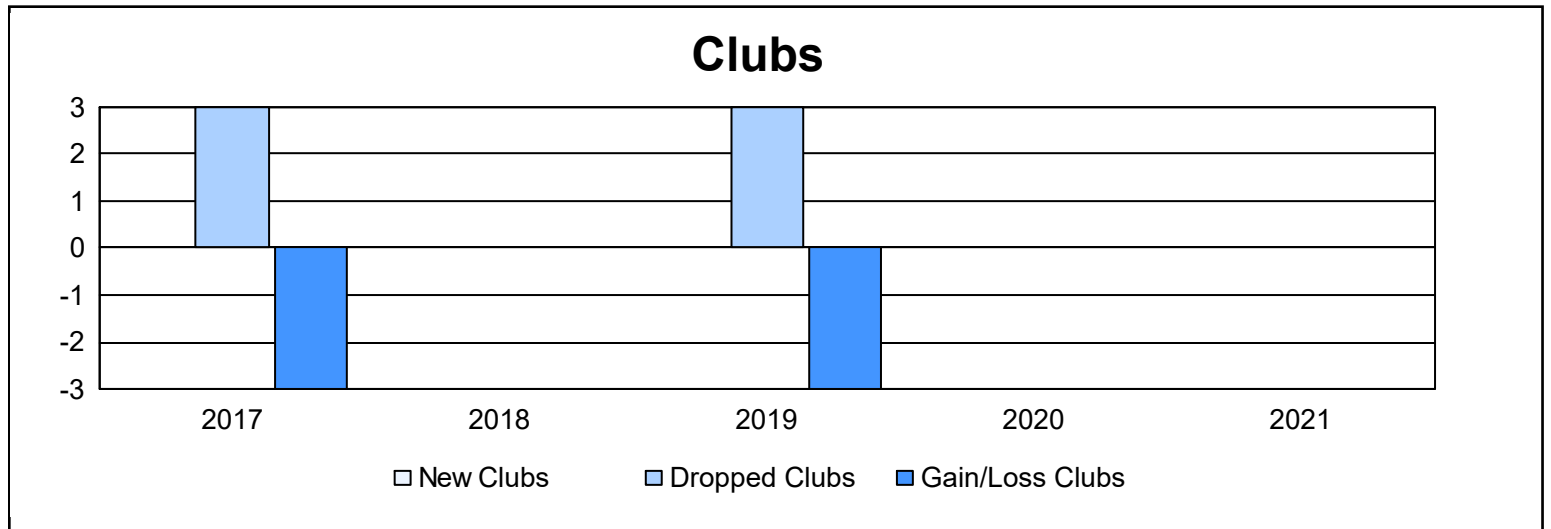

Year	New Clubs	Dropped Clubs	Gain/ Loss Clubs	New Members	Charter Members	Reinstate Members	Transfer Members	Total Member Added	Total Members Dropped	Gain/ Loss Members
2016-2017	0	3	-3	271	0	1	11	283	474	-191
2017-2018	0	0	0	239	0	4	3	246	404	-158
2018-2019	0	3	-3	190	0	1	9	200	324	-124
2019-2020	0	0	0	231	0	2	5	238	336	-98
2020-2021	0	0	0	179	0	4	5	188	255	-67
<b>Average</b>	<b>0</b>	<b>1</b>	<b>-1</b>	<b>222</b>	<b>0</b>	<b>2</b>	<b>7</b>	<b>231</b>	<b>359</b>	<b>-128</b>

### Membership Composition June 2021 Cumulative